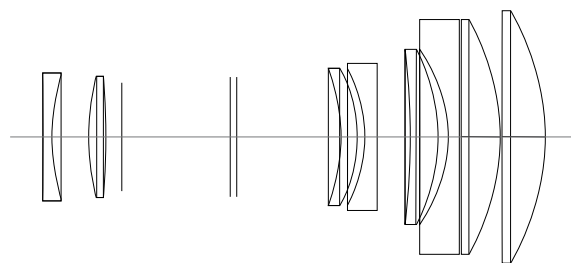

Schneider Kreuznach

240mm LS f/4.5

Specifications

Aperture range	f/4.5- f/22
Angle of view	16.5°
Focusing system	Auto Focus / Manual
Filter	86mm
Optical construction	8 elements 8 groups
Lens hood	Bayonet
Flash sync	Up to 1/1000
LS shutter speed max.	1/1000s
XF FPS shutter speed max.	1/4000s
Weight	1600g 3.53lb
Equivalent to 35mm	150mm

Lens Elements

8 elements, 8 groups

Focus range

Min. focus distance	170cm /5.58ft
Maximum magnification ratio	0.17x
Area covered (WxH)	327mm x 242mm 12.9" x 9.5"

Compatibility

Mount	XF 645 Bayonet
Supported systems	XF Camera System 645 DF/DF+
2x Teleconverter	yes